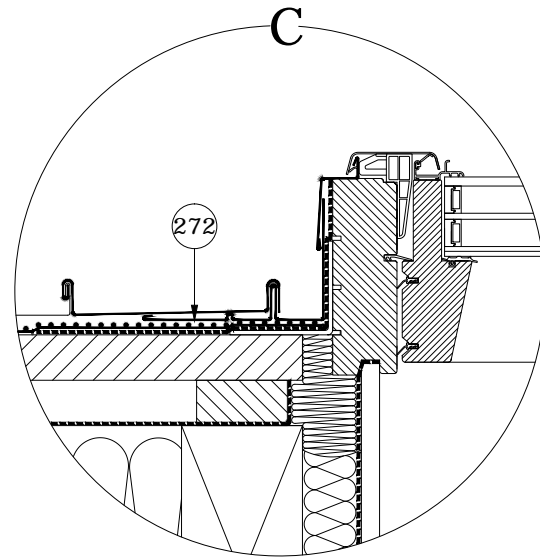

W001725411012

Make the mounting according with fitting instructions NC 254
NC 2AA

B - B

272-FAKRO flashing side element
273-FAKRO flashing upper element
274-FAKRO flashing lower element

Subject:	No.	Format:	Scale:
Window type - FTT U6 78x140 FAKRO Flashing type - EHN FAKRO	1	A3	1:10 1:5
Prepared for:	Date:		
	W001725411012		12.09.2017

Technical Support Department

DRWN BY:
Katarzyna Dutka
Dawid Łukasik

CHK'D BY:
Sławomir Migacz

Warning! The present drawing is for informational-demonstrative purposes only and as such cannot constitute a basis for performance. All dimensions presented in this drawing should be verified on site. Because of the fact that the drawing is a schematic one, FAKRO shall not assume any responsibility for the actual installation quality on the roof. This drawing is FAKRO's property and cannot be published or used publicly without our written consent.