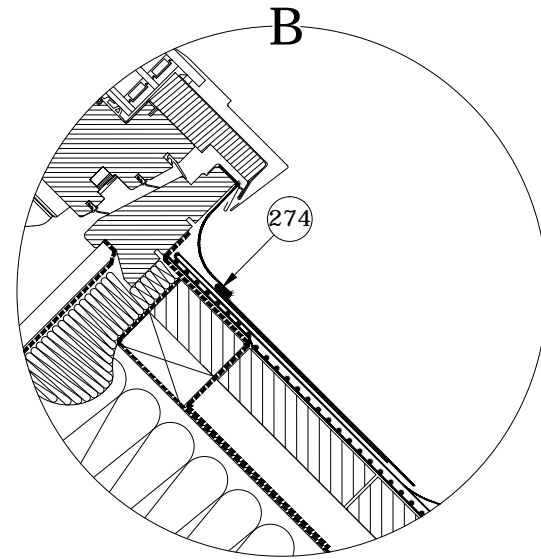

W001725411012

Make the mounting according with fitting instructions NC 254
NC 2AA

B - B

272-FAKRO flashing side element
273-FAKRO flashing upper element
274-FAKRO flashing lower element

Subject:	No.	Format:	Scale:
Window type - FTT U6 78x140 FAKRO Flashing type - EHN FAKRO	1	A3	1:10 1:5
Prepared for:	Date:		
	W001725411012		12.09.2017

Technical Support Department

DRWN BY:
Katarzyna Dutka
Dawid Łukasik

CHK'D BY:
Sławomir Migacz

Warning! The present drawing is for informational-demonstrative purposes only and as such cannot constitute a basis for performance. All dimensions presented in this drawing should be verified on site. Because of the fact that the drawing is a schematic one, FAKRO shall not assume any responsibility for the actual installation quality on the roof. This drawing is FAKRO's property and cannot be published or used publicly without our written consent.