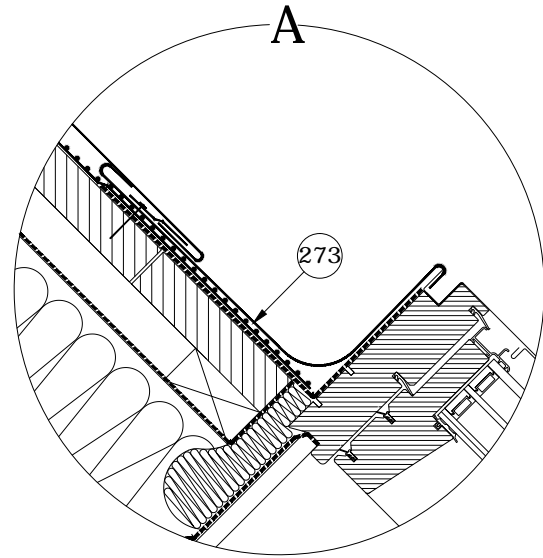

W001725411012

Make the mounting according with fitting instructions NC 254
NC 2AA

B - B

272-FAKRO flashing side element
273-FAKRO flashing upper element
274-FAKRO flashing lower element

Subject:	No.	Format:	Scale:
Window type - FTT U6 78x140 FAKRO Flashing type - EHN FAKRO	1	A3	1:10 1:5
Prepared for:	Date:		
	W001725411012		12.09.2017

Technical Support Department

DRWN BY:
Katarzyna Dutka
Dawid Łukasik

CHK'D BY:
Sławomir Migacz

Warning! The present drawing is for informational-demonstrative purposes only and as such cannot constitute a basis for performance. All dimensions presented in this drawing should be verified on site. Because of the fact that the drawing is a schematic one, FAKRO shall not assume any responsibility for the actual installation quality on the roof. This drawing is FAKRO's property and cannot be published or used publicly without our written consent.