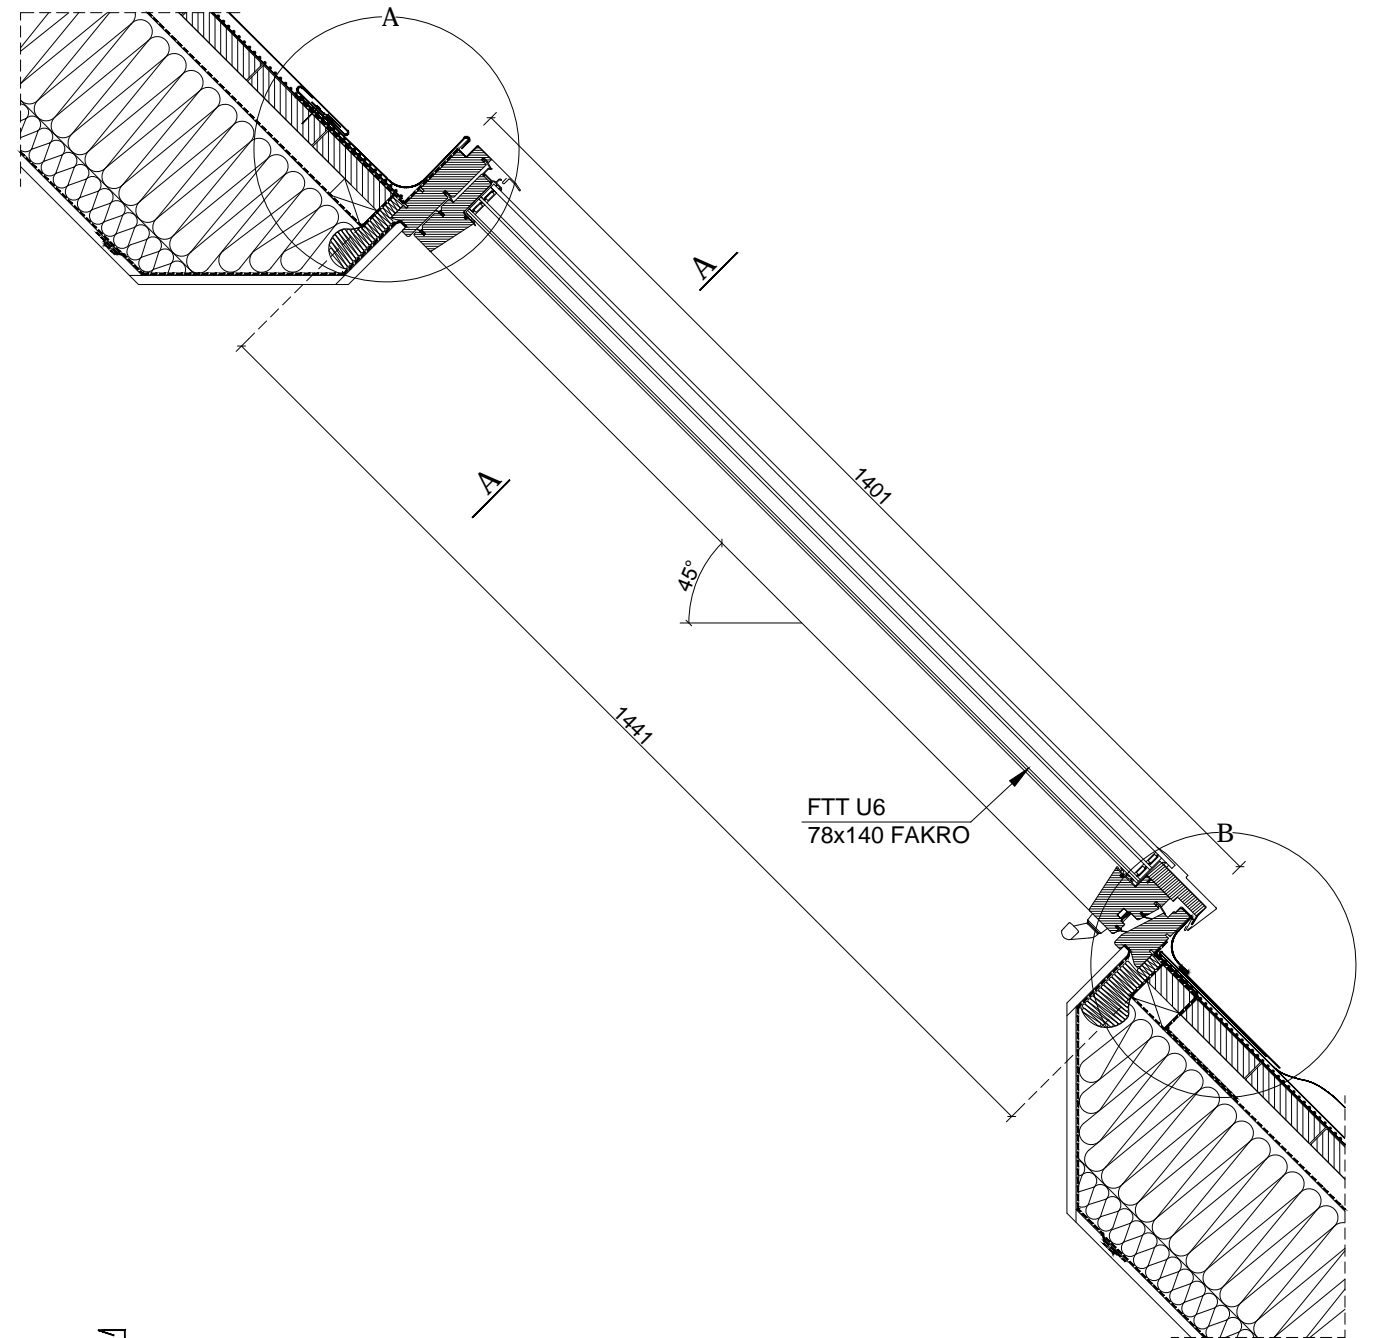

W001725411012

Make the mounting according with fitting instructions NC 254
NC 2AA

B - B

272-FAKRO flashing side element
273-FAKRO flashing upper element
274-FAKRO flashing lower element

Subject:	No.	Format:	Scale:
Window type - FTT U6 78x140 FAKRO Flashing type - EHN FAKRO	1	A3	1:10 1:5
Prepared for:	Date:		
	W001725411012		12.09.2017

Technical Support Department

DRWN BY:
Katarzyna Dutka
Dawid Łukasik

CHK'D BY:
Sławomir Migacz

Warning! The present drawing is for informational-demonstrative purposes only and as such cannot constitute a basis for performance. All dimensions presented in this drawing should be verified on site. Because of the fact that the drawing is a schematic one, FAKRO shall not assume any responsibility for the actual installation quality on the roof. This drawing is FAKRO's property and cannot be published or used publicly without our written consent.