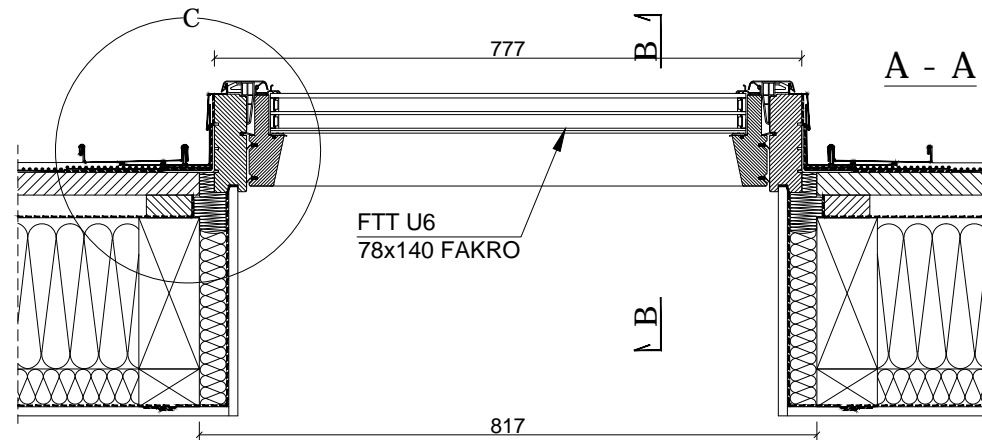

W001725411012

Make the mounting according with fitting instructions NC 254
NC 2AA

B - B

272-FAKRO flashing side element
273-FAKRO flashing upper element
274-FAKRO flashing lower element

Subject:	No.	Format:	Scale:
Window type - FTT U6 78x140 FAKRO Flashing type - EHN FAKRO	1	A3	1:10 1:5
Prepared for:	Date:		
	W001725411012		12.09.2017

Technical Support Department

DRWN BY:
Katarzyna Dutka
Dawid Łukasik

CHK'D BY:
Sławomir Migacz

Warning! The present drawing is for informational-demonstrative purposes only and as such cannot constitute a basis for performance. All dimensions presented in this drawing should be verified on site. Because of the fact that the drawing is a schematic one, FAKRO shall not assume any responsibility for the actual installation quality on the roof. This drawing is FAKRO's property and cannot be published or used publicly without our written consent.