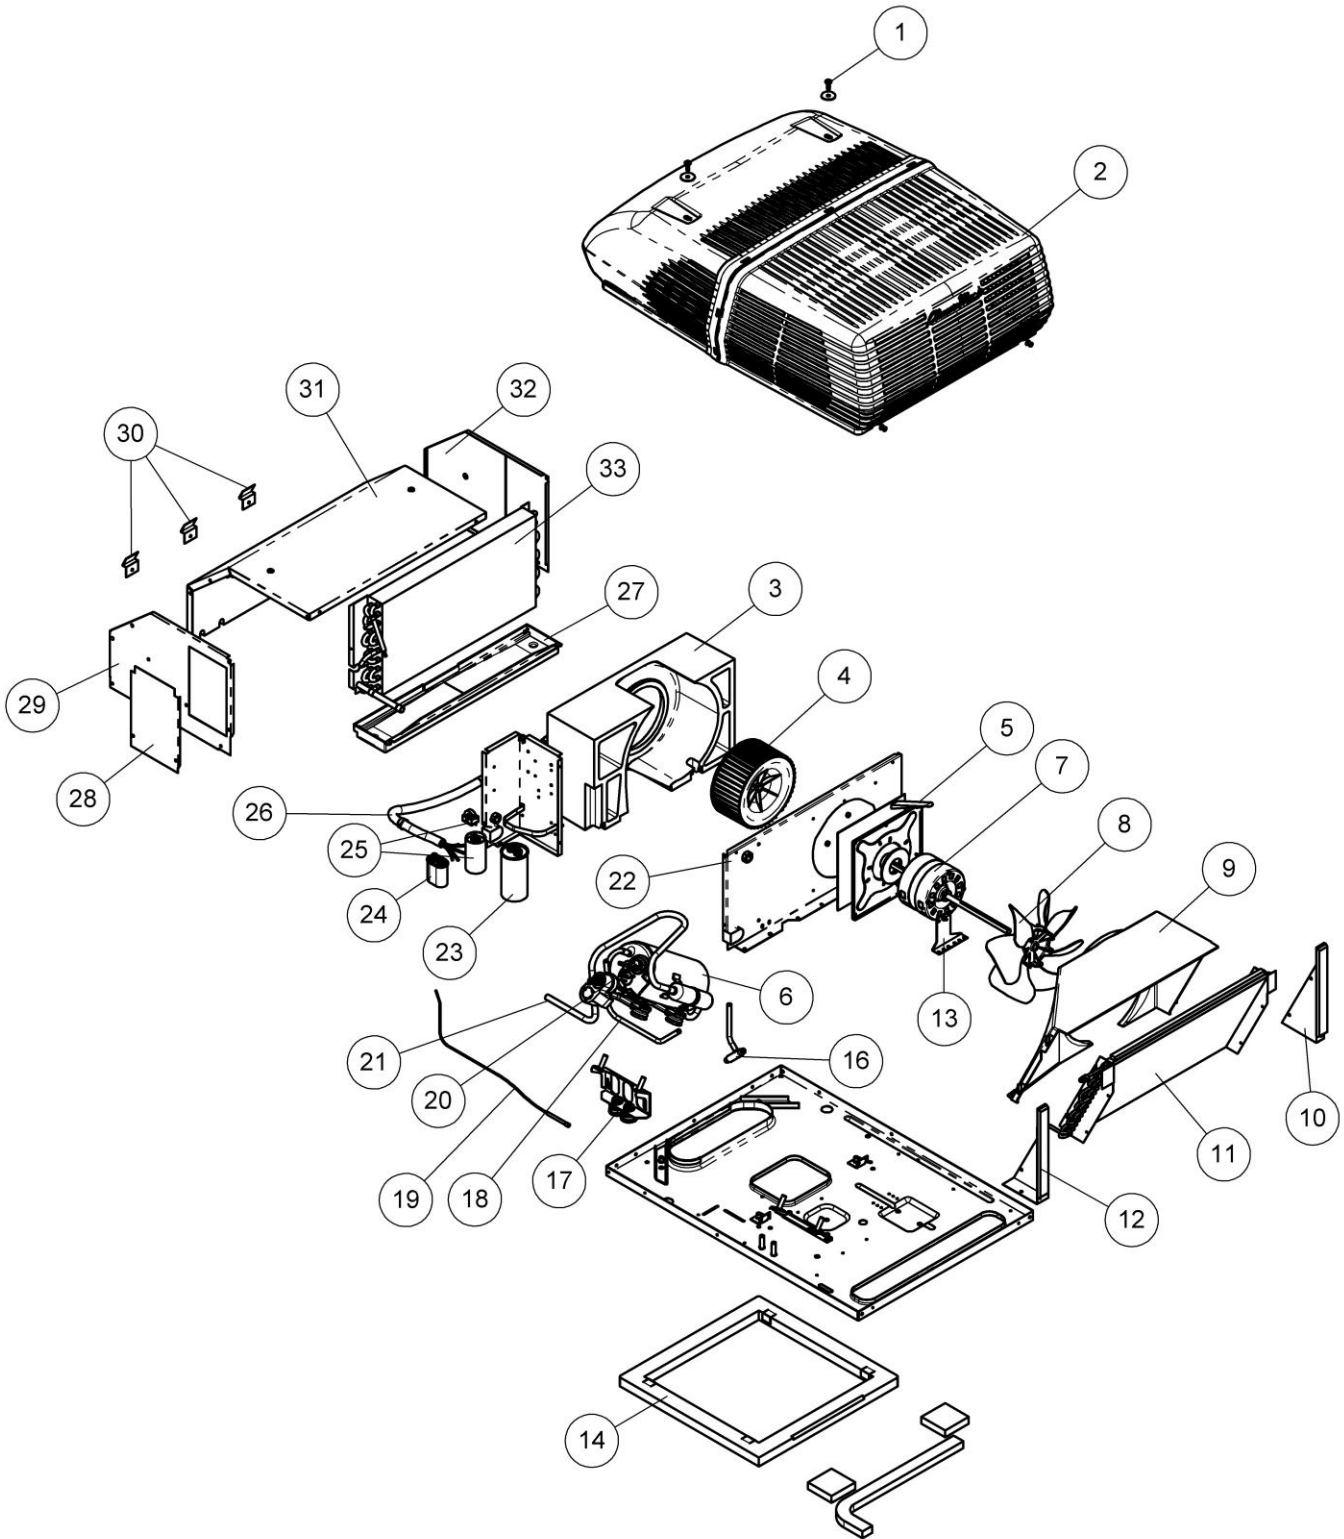

452X3*87X3

452X3*87X3

CODE	USED ON MODEL	PART NUMBER	DESCRIPTION	NO. REQUIRED
1.	All	45203-0011	Shroud Mounting Hardware Kit	1
2.	876	45203-5261	Shroud White	1
	879	45203-5291	Shroud Black	1
3.	All	45203A325	Scroll Block	1
4.	All	1472-1201	Blower Wheel	1
5.	All	45203-114	Shroud Bracket	1
6.	All	1450-4249	Compressor (HGB5510BA)	1
7.	All	1468-3459	Motor	1
8.	All	1472B5051	Fan Blade	1
9.	All	45203-326	Condenser Cover	1
10.	All	45203-110	Condenser Support Rt	1
11.	All	1452A2011	Outdoor Coil	1
12.	All	45203-109	Condenser Support Lt	1
13.	All	45203-122	Motor Bracket	1
14.	All	45203-3301	Gasket Package	1
15.	All	45303-5011	Basepan Assembly (includes gaskets)	1
16.	All	1454-306	Copper Tee	1
17.	All	45303-3081	Compressor Mounting Kit	1
18.	All	45203A131	Discharge Line	1
19.	All	45203-133	Capillary Tube	1
20.	All	1450-0221	Overload Protector	1
21.	All	45203B130	Suction Line	1
22.	All	45203A102	Bulkhead	1
23.	All	1499-5761	Run Capacitor (60 MFD/370V)	1
24.	All	1499-5461	Fan Capacitor (7.5MFD/370V)	1
25.	All	9333-9021	PTCR & Start Capacitor	1
26.	All	8333B3751	Conduit and Wire Assembly	1
27.	All	45203-350	Drain Pan	1
28.	All	45203-107	Control Box Door	1
29.	All	45203-503	Side Panel Assembly Left	1
30.	All	8333B1551	Shroud Clip	3
31.	All	45303-505	Evap Cover	1
32.	All	45203-504	Side Panel Assembly Right	1
33.	All	1452-2021	Indoor Coil	1

SPECIAL ORDER PARTS:

NOTE: All parts with three digit suffix numbers are for reference and/or "Special Order" parts. These parts may not be provided for replacement or are subject to factory availability and require extra time for delivery.