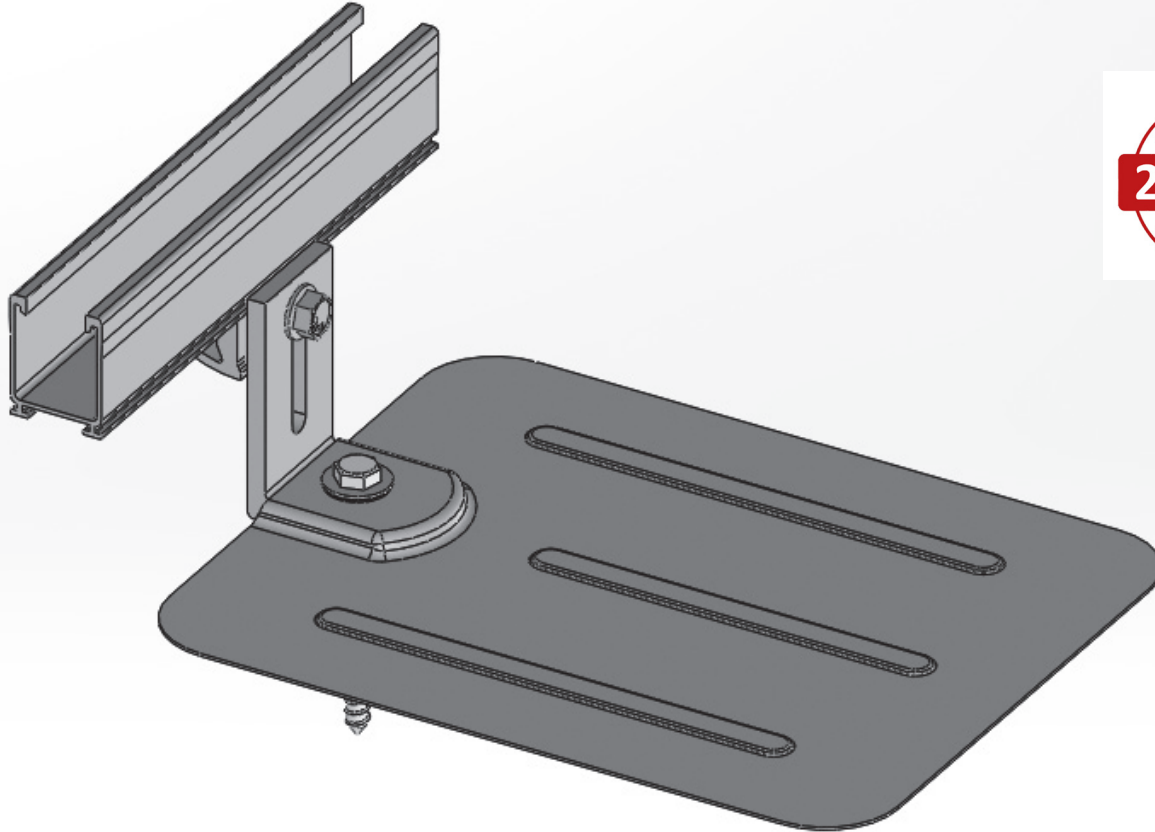

# FLUSH MOUNT FLASHING

## Composition Shingle Flashing for the L-Foot Mount

**Excellent waterproofing on composition/asphalt shingle roofs at an economical price.**

Black painted aluminum looks great on any roof

8-inch x 10-inch size with rounded corners will easily slide under shingles

Raised section diverts water around L-Foot

Stainless-steel 5/16 x 4-inch lag bolts and sealing washers are included

25-year warranty; 50-year expected life

Meets or exceeds roofing industry best practice