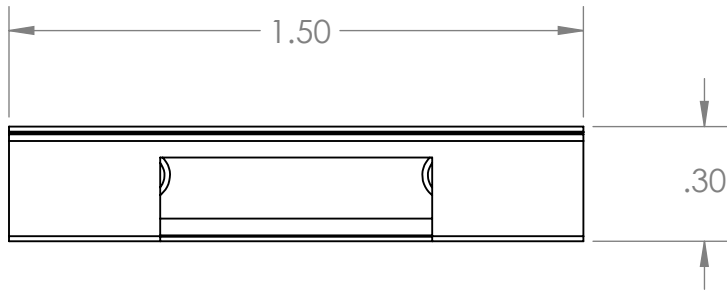

ITEM NO.	DESCRIPTION	QTY.
1	WEEB BMC, 304 SS	1

Quick Mount PV[®]

TITLE:
QMR-ECW: WEEB, BMC, END CLAMP, QRAIL

UNLESS OTHERWISE SPECIFIED: DIMENSIONS ARE IN INCHES TOLERANCES: FRACTIONAL $\pm 1/8$ TWO PLACE DECIMAL $\pm .19$ THREE PLACE DECIMAL $\pm .094$	SIZE A	DRAWN BY: RAD	REV 1
	SCALE: 2:1	DATE: 12/22/2017	WEIGHT: 0.00
		SHEET 1 OF 1	