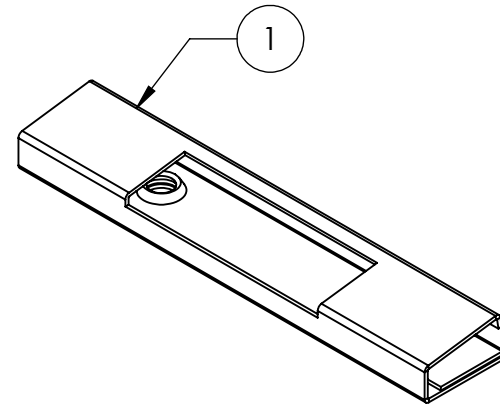

ITEM NO.	DESCRIPTION	QTY.
1	WEEB BMC, 304 SS	1

Quick Mount PV[®]

TITLE:
QMR-ECW: WEEB, BMC, END CLAMP, QRAIL

UNLESS OTHERWISE SPECIFIED: DIMENSIONS ARE IN INCHES TOLERANCES: FRACTIONAL $\pm 1/8$ TWO PLACE DECIMAL $\pm .19$ THREE PLACE DECIMAL $\pm .094$	SIZE A	DRAWN BY: RAD	REV 1
	SCALE: 2:1	DATE: 12/22/2017	WEIGHT: 0.00
		SHEET 1 OF 1	