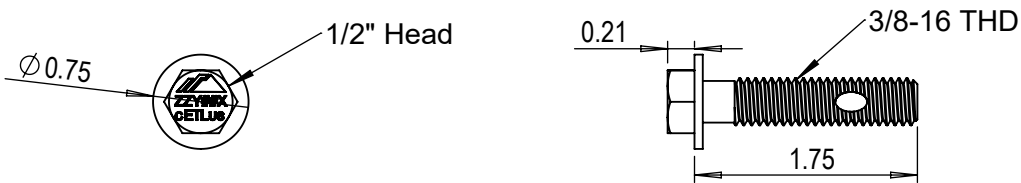

ITEM NO.	DESCRIPTION	QTY IN KIT
1	CLAW, INSIDE/OUTSIDE	1
2	CAP SCREW, 3/8-16 X 1.75, CAPTIVE WASHER	1

ITEM NO.	DESCRIPTION
AE-DOCK-01-B1	AIRE DOCK, BLACK

1) CLAW, INSIDE/OUTSIDE

Item No.	Material	Finish
1	6000 Series Aluminum	Mill/Black
2	Nylon	Black

2) CAP SCREW, 3/8-16 X 1.75, CAPTIVE WASHER

Property	Value
Material	300 Series Stainless Steel
Finish	Clear