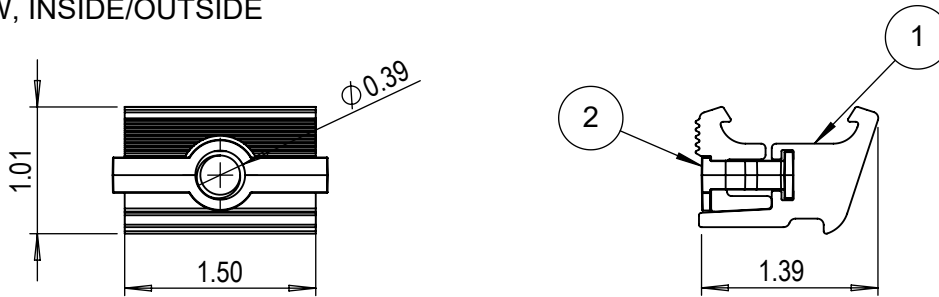

ITEM NO.	DESCRIPTION	QTY IN KIT
1	CLAW, INSIDE/OUTSIDE	1
2	CAP SCREW, 3/8-16 X 1.75, CAPTIVE WASHER	1

ITEM NO.	DESCRIPTION
AE-DOCK-01-B1	AIRE DOCK, BLACK

1) CLAW, INSIDE/OUTSIDE

Item No.	Material	Finish
1	6000 Series Aluminum	Mill/Black
2	Nylon	Black

2) CAP SCREW, 3/8-16 X 1.75, CAPTIVE WASHER

Property	Value
Material	300 Series Stainless Steel
Finish	Clear