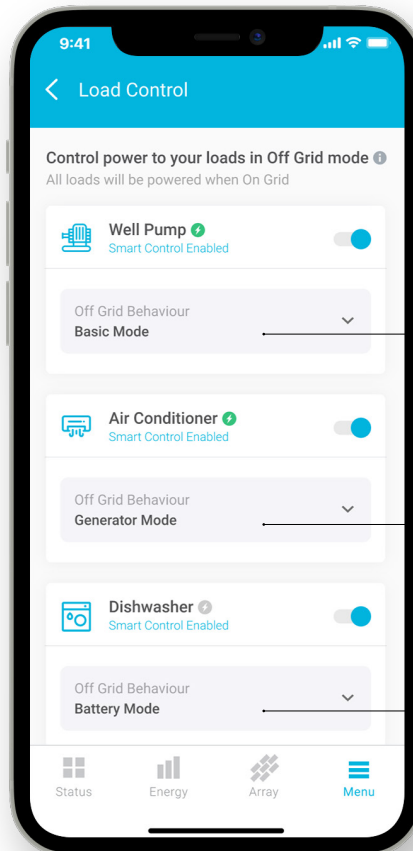

Choose from three load control modes for flexibility, or manually control loads from the Enphase App.

Basic Mode

Appliances selected in the app will simply be turned off during an outage.

Generator Mode

Appliances will be turned off to conserve energy if generator isn't running.

Battery Mode

Appliances will turn on or off depending on the specific battery SOC.