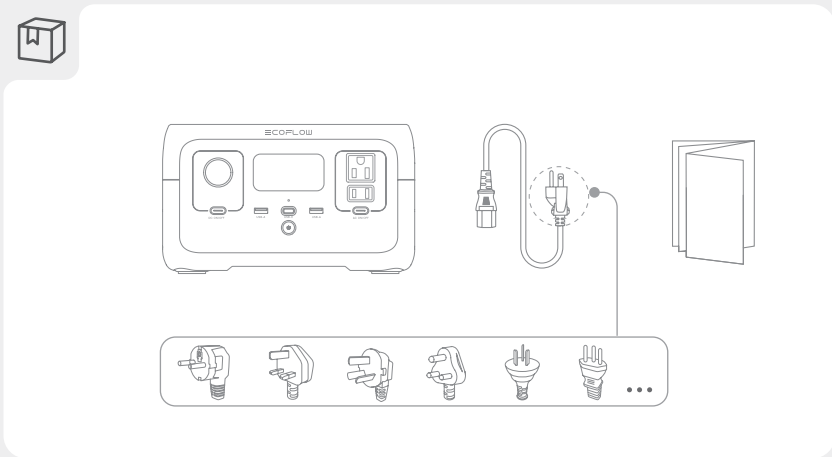

1

ON x1

OFF 3s

2

USB-A/USB-C OUTPUT

3

DC OUTPUT

AC OUTPUT

4

WALL OUTLET INPUT

CAR INPUT / SOLAR INPUT

QUICK START GUIDE

V1.0

App

User Manual

EcoFlow RIVER 2