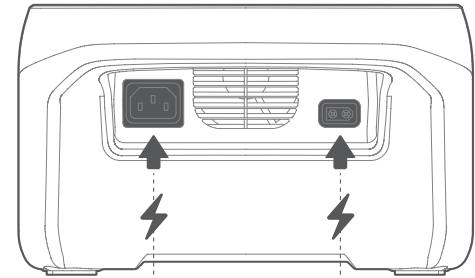

1

ON x1

OFF 3s

2

USB-A/USB-C OUTPUT

3

DC OUTPUT

AC OUTPUT

4

WALL OUTLET INPUT

CAR INPUT / SOLAR INPUT

QUICK START GUIDE

V1.0

App

User Manual

EcoFlow RIVER 2