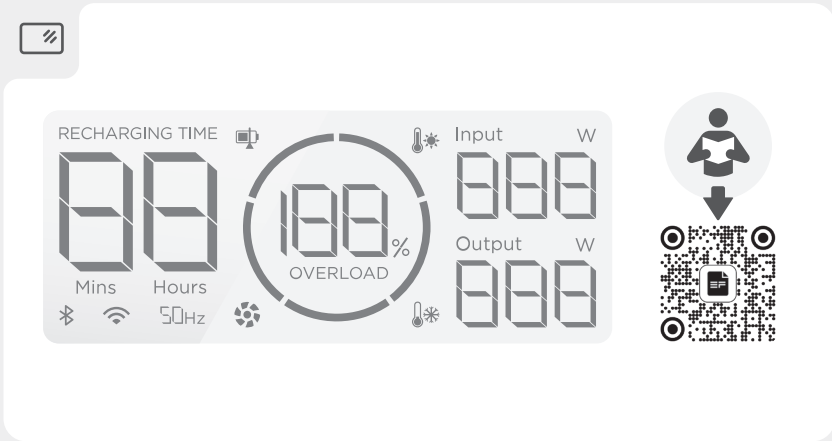

4

WALL OUTLET INPUT

CAR INPUT / SOLAR INPUT

QUICK START GUIDE

V1.0

App

User Manual

EcoFlow RIVER 2