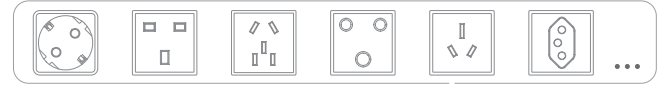

1

ON x1

OFF 3s

2

USB-A/USB-C OUTPUT

3

DC OUTPUT

AC OUTPUT

4

WALL OUTLET INPUT

CAR INPUT / SOLAR INPUT

QUICK START GUIDE

V1.0

App

User Manual

EcoFlow RIVER 2