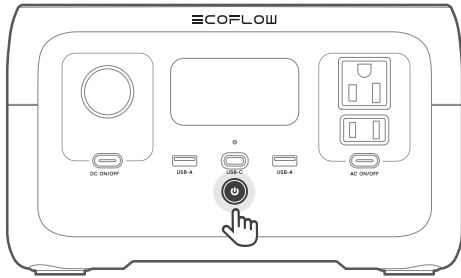

1

ON x1

OFF 3s

2

USB-A/USB-C OUTPUT

3

DC OUTPUT

AC OUTPUT

4

WALL OUTLET INPUT

CAR INPUT / SOLAR INPUT

QUICK START GUIDE

V1.0

App

User Manual

EcoFlow RIVER 2