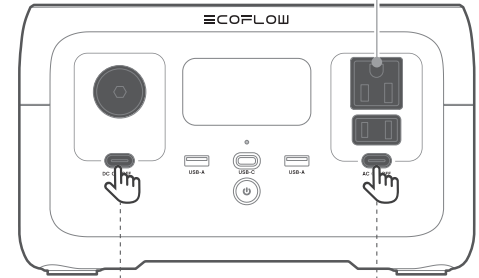

1

ON x1

OFF 3s

2

USB-A/USB-C OUTPUT

3

DC OUTPUT

AC OUTPUT

4

WALL OUTLET INPUT

CAR INPUT / SOLAR INPUT

QUICK START GUIDE

V1.0

App

User Manual

EcoFlow RIVER 2