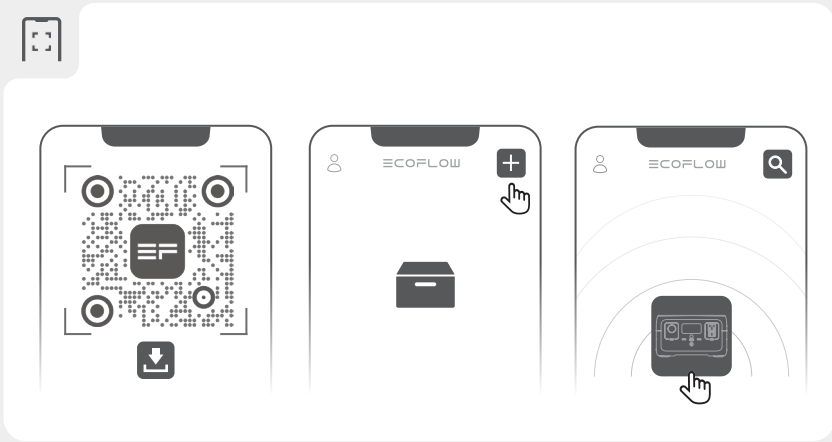

4

WALL OUTLET INPUT

CAR INPUT / SOLAR INPUT

QUICK START GUIDE

V1.0

App

User Manual

EcoFlow RIVER 2