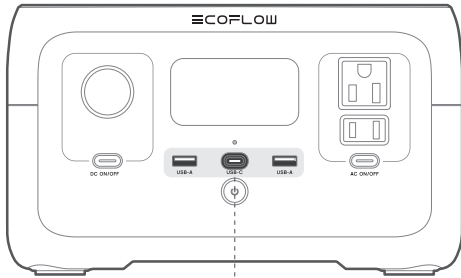

1

ON x1

OFF 3s

2

USB-A/USB-C OUTPUT

3

DC OUTPUT

AC OUTPUT

4

WALL OUTLET INPUT

CAR INPUT / SOLAR INPUT

QUICK START GUIDE

V1.0

App

User Manual

EcoFlow RIVER 2