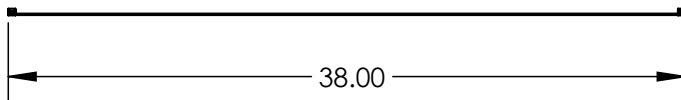

ITEM NO	DESCRIPTION	QTY IN KIT
1	DYNOBOND-38 INCH	1

Part Number	Description
BX-RB38-M1	38" ROW BONDING JUMPER

## 1) 38" Row Bonding Jumper

Supports Frame Thickness  
1.2mm to 3.1mm

Property	Value
Material	Tin-Plated Copper Wire
Finish	Clear