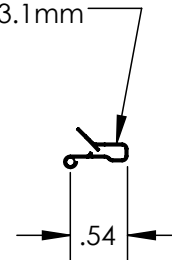

ITEM NO	DESCRIPTION	QTY IN KIT
1	DYNOBOND-38 INCH	1

Part Number	Description
BX-RB38-M1	38" ROW BONDING JUMPER

## 1) 38" Row Bonding Jumper

Supports Frame Thickness  
1.2mm to 3.1mm

Property	Value
Material	Tin-Plated Copper Wire
Finish	Clear