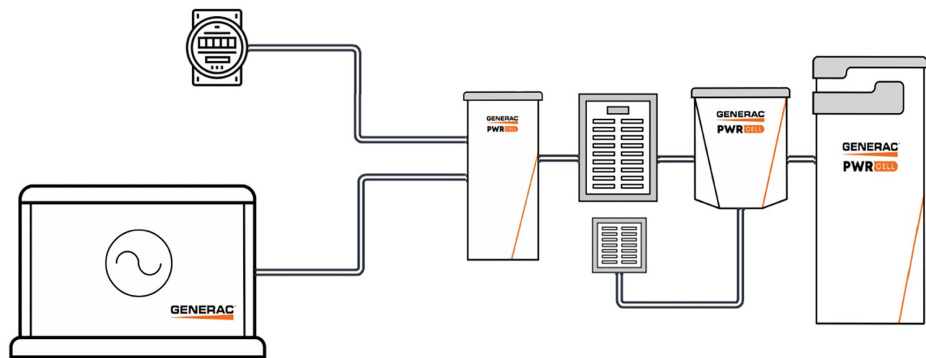

Operation Overview

SYSTEM CONFIGURATION OPTIONS

PWRcell's generator integration design offers three operating modes that allow each homeowner to choose a backup system that meets their specific needs:

- **Single Transfer** > Prioritize battery storage for backup power and reserve generator use for extended outages.
- **Source Cycling** > Cycle between battery storage and a standby generator to ensure reliable backup power.
- **Always On** > Allow the integrated standby generator to serve as the sole source of backup power during an outage.

AC Generator Integration

SYSTEM CONFIGURATION

FLEXIBLE COVERAGE CONFIGURATION

Suitable for homes with lower energy demand. Allows solar and battery storage to serve as the default backup solution, but offers robust generator power for longer outages.

Recommended Operating Mode:
Single Transfer - Always On

Generac Power Systems, Inc.
S45 W29290 Hwy. 59, Waukesha, WI 53189
www.Generac.com | 888-GENERAC (436-3722)

A0003110416 Rev A 08/22

©2022 Generac Power Systems. All rights reserved.
Specifications are subject to change without notice.

GENERAC®